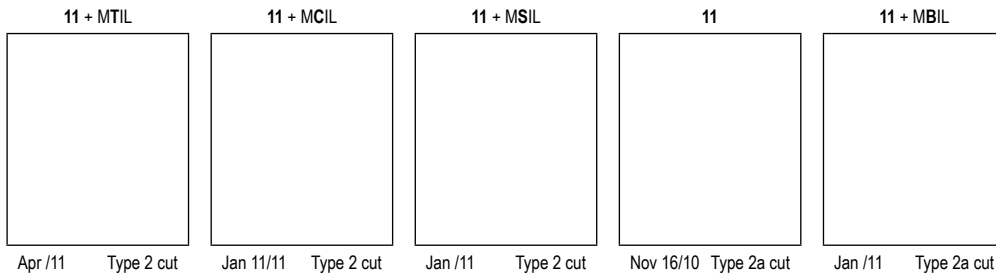

2-band

Gold

Feb 17/09 Type 1 cut

Mar 31/09 Type 1 cut

Feb 13/09 Type 2a cut

Mar 10/09 Type 2 cut

Mar 31/09 Type 2 cut

Mar 31/09 Type 2 cut

Jul 16/09 Type 2a cut

Jan 26/10 Type 2 cut

Jun 15/10 Type 2 cut

Jun 26/10 Type 2 cut

May 8/10 Type 2a cut

May 8/10 Type 3 cut

Mar 13/10 Type 2a cut

Mar 2/10 Type 2a cut

10 + MRIL

Jul /11 Type 2a cut

Apr /11 Type 2 cut

Jan 11/11 Type 2 cut

Jan /11 Type 2 cut

Nov 16/10 Type 2a cut

Jan /11 Type 2a cut

12 + MTIL